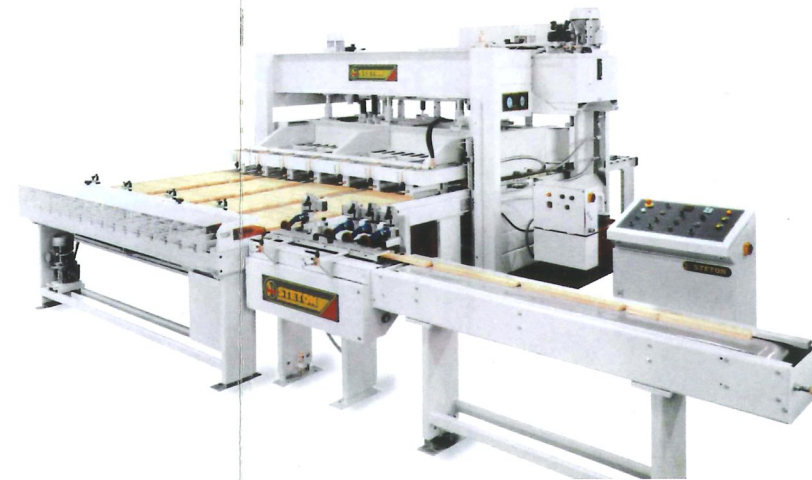

Presse listellari
Presses for
laminated boards