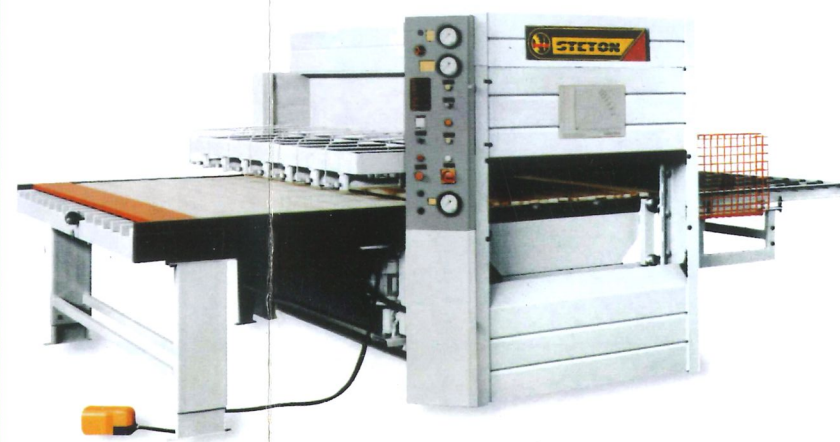

Presse ad aria
Vacuum presses