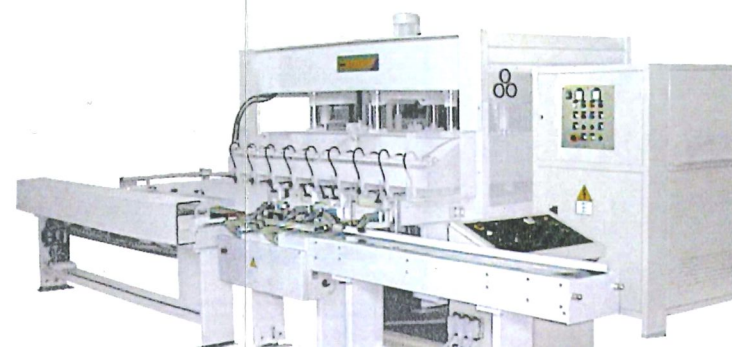

Presse listellari
Presses for
laminated boards